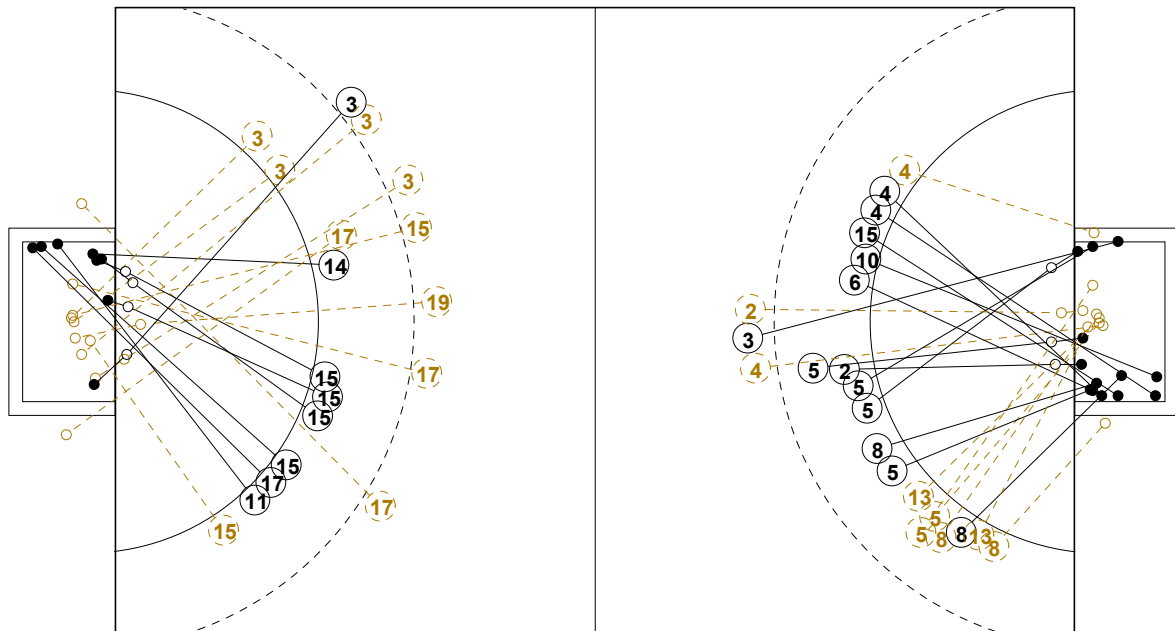

COURT PLAYER: GOALS/SHOTS

GOALKEEPER: SAVED/SHOTS

TEAM TOTALS	GOALS	SAVED	MISSED	POST	BLOCKED	TOTAL	RATE(%)
Field Shot	3	8	2	2		15	20.0%
Line Shot	14	4	2	2		22	63.6%
Wing Shot	3	3		2		8	37.5%
Fastbreak							0.0%
Breakthrough							0.0%
Free Throw		1				1	0.0%
7M-Throw	2					2	100.0%

XVII WOMEN'S JUNIOR WORLD CHAMPIONSHIP 2010 IN KOR PICTORIAL MATCH STATISTICS

ROUND 5

MATCH 51

100717051-21-1/1

1st Half
17 : 13

2nd Half
22 : 33

XVII WOMEN'S JUNIOR WORLD CHAMPIONSHIP 2010 IN KOR
MATCH SHOT REPORT