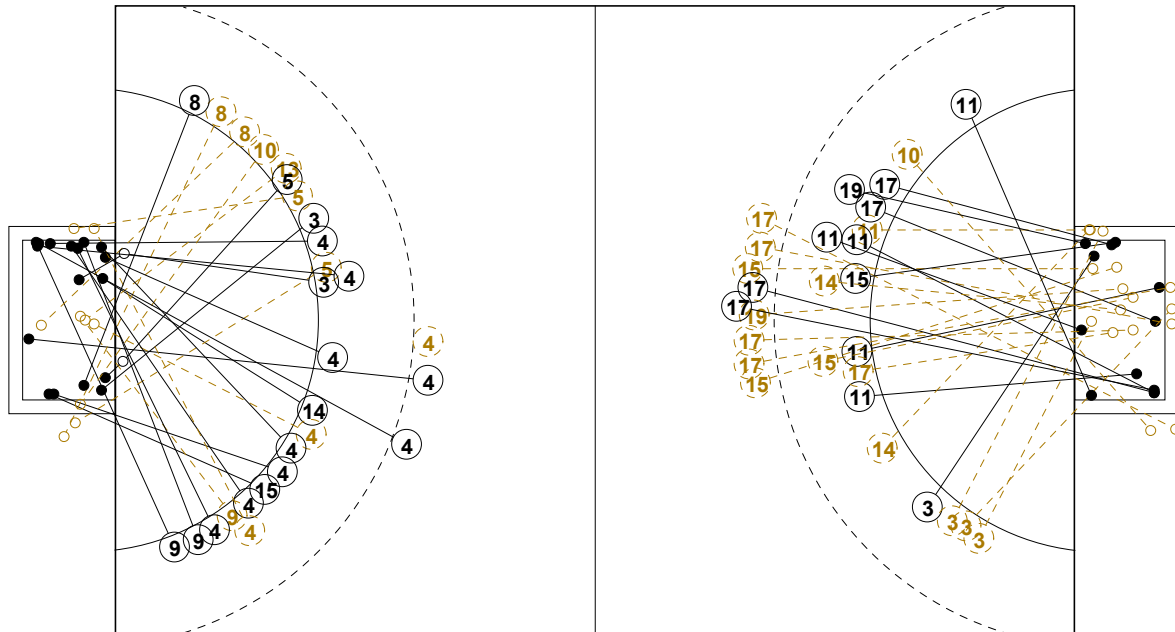

XVII WOMEN'S JUNIOR WORLD CHAMPIONSHIP 2010 IN KOR PICTORIAL MATCH STATISTICS

ROUND 5

MATCH 51

100717051-21-1/1