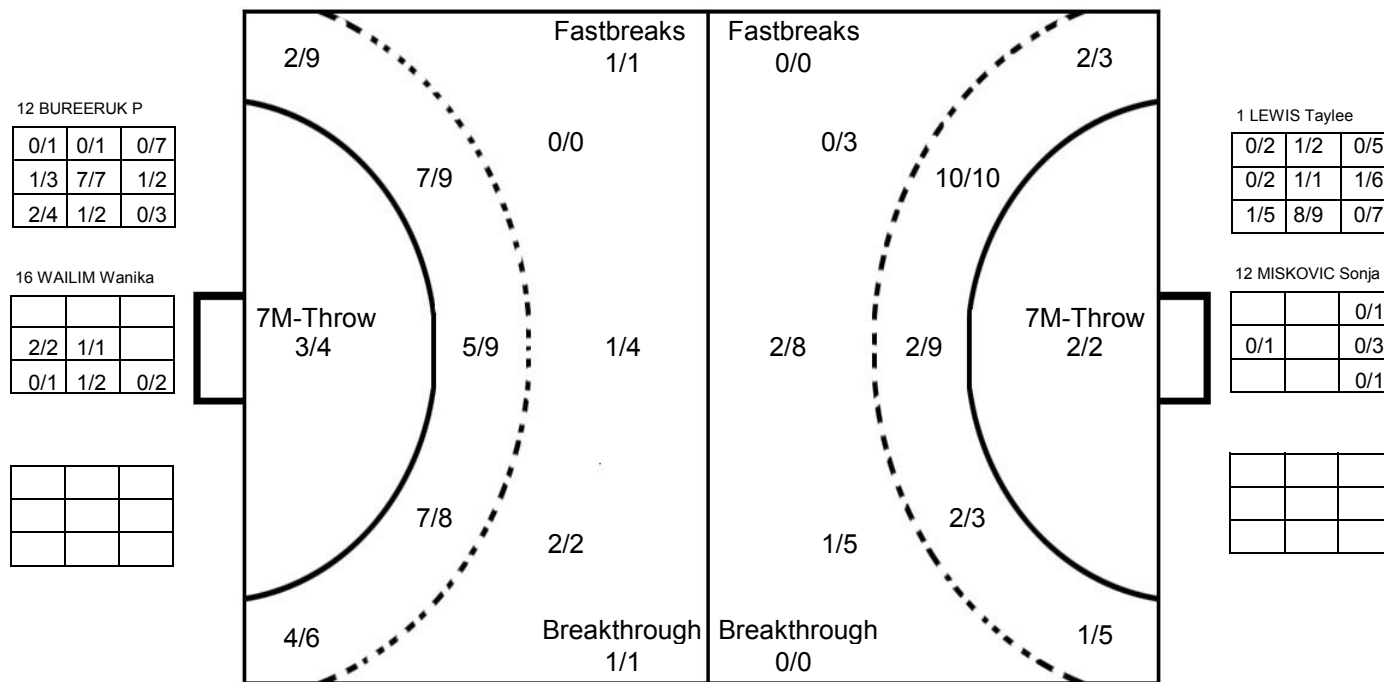

XVII WOMEN'S JUNIOR WORLD CHAMPIONSHIP 2010 IN KOR
MATCH SHOT REPORT

ROUND 5

MATCH 51

100717051-41-1/1

THAILAND

2 KANGRIT Kadnarin	3 NONGRUEANG	4 SILA Vanpen	5 BOONNAM	6 MEETHUEN P	7 LUKCHAN Mintra	8 WONGMAK T	9 MANMAI Pupana
<table border="1"><tr><td></td><td></td><td></td></tr><tr><td></td><td></td><td></td></tr><tr><td></td><td></td><td>1</td></tr></table>	<table border="1"><tr><td></td><td></td><td></td></tr><tr><td>1</td><td></td><td>3</td></tr><tr><td>1</td><td></td><td></td></tr></table>	<table border="1"><tr><td>1</td><td>1</td><td>4</td></tr><tr><td>1</td><td></td><td>2</td></tr><tr><td></td><td></td><td>3</td></tr></table>	<table border="1"><tr><td></td><td></td><td></td></tr><tr><td></td><td></td><td></td></tr><tr><td>3</td><td>1</td><td>1</td></tr></table>	<table border="1"><tr><td></td><td></td><td></td></tr><tr><td></td><td></td><td></td></tr><tr><td></td><td></td><td>1</td></tr></table>	<table border="1"><tr><td></td><td></td><td></td></tr><tr><td></td><td></td><td></td></tr><tr><td></td><td></td><td></td></tr></table>	<table border="1"><tr><td></td><td></td><td></td></tr><tr><td>1</td><td></td><td>1</td></tr><tr><td></td><td></td><td>1</td></tr></table>	<table border="1"><tr><td></td><td></td><td>1</td></tr><tr><td></td><td></td><td>1</td></tr><tr><td></td><td></td><td></td></tr></table>
Post - 0 Miss - 0 Block - 0	Post - 0 Miss - 0 Block - 0	Post - 2 Miss - 0 Block - 1	Post - 1 Miss - 1 Block - 0	Post - 0 Miss - 0 Block - 0	Post - 0 Miss - 0 Block - 0	Post - 0 Miss - 2 Block - 0	Post - 0 Miss - 0 Block - 0
10 SRITHAMMA K	12 BUREERUK P	13 NOOWONG	14 HONGBOODDEE S	15 SAWATPON W	16 WAILIM Wanika	18 KAEWLUANG K	19 TONPO M
<table border="1"><tr><td></td><td></td><td>1</td></tr><tr><td></td><td></td><td></td></tr><tr><td></td><td></td><td></td></tr></table>	<table border="1"><tr><td></td><td></td><td></td></tr><tr><td></td><td></td><td></td></tr><tr><td></td><td></td><td></td></tr></table>	<table border="1"><tr><td></td><td></td><td></td></tr><tr><td></td><td></td><td></td></tr><tr><td></td><td></td><td></td></tr></table>	<table border="1"><tr><td></td><td></td><td></td></tr><tr><td></td><td></td><td></td></tr><tr><td></td><td></td><td>1</td></tr></table>	<table border="1"><tr><td>1</td><td></td><td></td></tr><tr><td></td><td></td><td></td></tr><tr><td></td><td></td><td>1</td></tr></table>	<table border="1"><tr><td></td><td></td><td></td></tr><tr><td></td><td></td><td></td></tr><tr><td></td><td></td><td></td></tr></table>	<table border="1"><tr><td></td><td></td><td></td></tr><tr><td></td><td></td><td></td></tr><tr><td></td><td></td><td></td></tr></table>	<table border="1"><tr><td></td><td></td><td></td></tr><tr><td></td><td></td><td></td></tr><tr><td></td><td></td><td></td></tr></table>
Post - 1 Miss - 0 Block - 0	Post - 0 Miss - 0 Block - 0	Post - 0 Miss - 0 Block - 0	Post - 0 Miss - 0 Block - 0	Post - 0 Miss - 0 Block - 0	Post - 0 Miss - 0 Block - 0	Post - 0 Miss - 0 Block - 0	Post - 0 Miss - 0 Block - 0

AUSTRALIA

1 LEWIS Taylee	3 LODEWIJKS Rachel	9 MARKOVIC Nina	10 KEYES Brianna	11 KEITH Lauren	12 MISKOVIC Sonja	14 DENNERLEY	15 SMILJANIC Vanja
<table border="1"><tr><td></td><td></td><td></td></tr><tr><td></td><td></td><td></td></tr><tr><td></td><td></td><td></td></tr></table>	<table border="1"><tr><td></td><td></td><td></td></tr><tr><td>2</td><td></td><td></td></tr><tr><td></td><td></td><td></td></tr></table>	<table border="1"><tr><td></td><td></td><td></td></tr><tr><td></td><td></td><td></td></tr><tr><td></td><td></td><td></td></tr></table>	<table border="1"><tr><td></td><td></td><td></td></tr><tr><td></td><td></td><td></td></tr><tr><td></td><td></td><td></td></tr></table>	<table border="1"><tr><td>1</td><td></td><td>2</td></tr><tr><td></td><td></td><td>1</td></tr><tr><td></td><td>1</td><td>1</td></tr></table>	<table border="1"><tr><td></td><td></td><td></td></tr><tr><td></td><td></td><td></td></tr><tr><td></td><td></td><td></td></tr></table>	<table border="1"><tr><td></td><td></td><td></td></tr><tr><td></td><td></td><td></td></tr><tr><td></td><td></td><td>1</td></tr></table>	<table border="1"><tr><td></td><td></td><td>2</td></tr><tr><td>1</td><td></td><td></td></tr><tr><td></td><td>1</td><td>3</td></tr></table>
Post - 0 Miss - 0 Block - 0	Post - 2 Miss - 0 Block - 0	Post - 0 Miss - 0 Block - 0	Post - 0 Miss - 1 Block - 0	Post - 1 Miss - 0 Block - 0	Post - 0 Miss - 0 Block - 0	Post - 1 Miss - 0 Block - 0	Post - 0 Miss - 0 Block - 0
17 BRUNSBURG V	19 MELLOR Melissa						
<table border="1"><tr><td></td><td>1</td><td>3</td></tr><tr><td>1</td><td></td><td></td></tr><tr><td></td><td></td><td></td></tr></table>	<table border="1"><tr><td></td><td></td><td></td></tr><tr><td>1</td><td></td><td></td></tr><tr><td></td><td></td><td></td></tr></table>	<table border="1"><tr><td></td><td></td><td></td></tr><tr><td></td><td></td><td></td></tr><tr><td></td><td></td><td></td></tr></table>	<table border="1"><tr><td></td><td></td><td></td></tr><tr><td></td><td></td><td></td></tr><tr><td></td><td></td><td></td></tr></table>	<table border="1"><tr><td></td><td></td><td></td></tr><tr><td></td><td></td><td></td></tr><tr><td></td><td></td><td></td></tr></table>	<table border="1"><tr><td></td><td></td><td></td></tr><tr><td></td><td></td><td></td></tr><tr><td></td><td></td><td></td></tr></table>	<table border="1"><tr><td></td><td></td><td></td></tr><tr><td></td><td></td><td></td></tr><tr><td></td><td></td><td></td></tr></table>	<table border="1"><tr><td></td><td></td><td></td></tr><tr><td></td><td></td><td></td></tr><tr><td></td><td></td><td></td></tr></table>
Post - 2 Miss - 3 Block - 0	Post - 0 Miss - 0 Block - 0