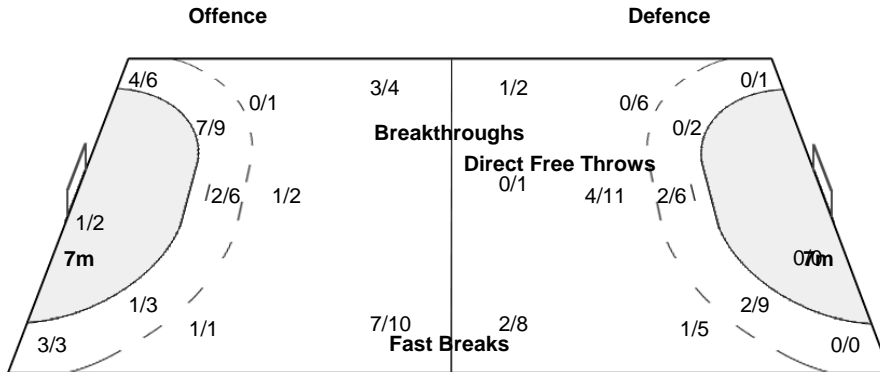

Sao Bernardo

XX Women's World Championship 2011 Brasil

MON 12 DEC 2011
11:45

Classification Match 23 / 24

Match Team Statistics

Match No: 75

AUS 12 - 30 ARG
(4 - 12) (8 - 18)

Attendance: 100

Referees: LIU Fengjuan / LIU Shuyong (CHN)

ARG - Argentina

Shots Distribution

Players

Goals / Shots

1 SCHLESINGER S	2 SALVADO L	4 HARO L	5 FERREA B	6 DECILIO M	7 ROMERO M	8 AIMONE F
	1/1 1/1	3/3 3/3	3/3 1/1 2/2	0/2 0/1 2/2	1/1 0/1	1/1 1/2 0/1
		1-Post	1-Post			2-Post
9 MENDOZA L	10 CRIVELLI V	11 TAGLIAVINI S	12 KOGAN V	13 MENA A	14 BIANCHI V	15 TOTOLO S
1/1 1/1		0/1				0/1 0/1 4/4
					1-Missed	1-Missed 1-Post
17 GIAMBERARDINO L						
1/1						

Team		
Goals / Shots		
3/4	3/4	1/1
5/7	0/2	3/3
10/11	1/3	4/5
2-Missed	5-Post	

Goalkeepers		
Saves / Shots		
1/1	2/3	2/2
0/2		2/2
5/9	5/5	3/8

1 SCHLESINGER S		
	1/2	
0/1		1/1
4/6	3/3	1/5

12 KOGAN V		
1/1	1/1	2/2
0/1		1/1
1/3	2/2	2/3

LEGEND									
%	Efficiency	2Min	2 Minute Suspensions	6m	6-metre Shots	7m	7-metre Shots	9m	9-metre Shots
AS	Assists	BS	Blocked Shots	BT	Breakthroughs	DR	Disqualification with report	FB	Fast Breaks
G/S	Goals/Shots	n/a	not applicable	RC	Red Cards	S/S	Saves/Shots	ST	Steals
TO	Turnover	TP	Time Played	Wing	Wing Shots	YC	Yellow Cards