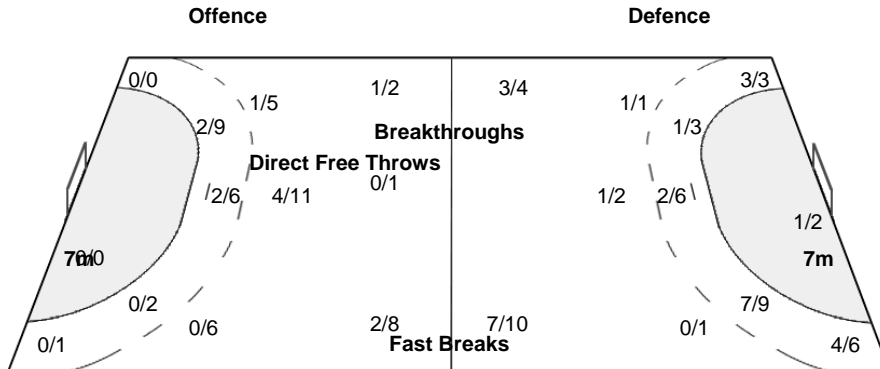

Sao Bernardo

XX Women's World Championship 2011 Brasil

MON 12 DEC 2011
11:45

Classification Match 23 / 24

Match Team Statistics

Match No: 75

AUS 12 - 30 ARG
(4 - 12) (8 - 18)

Attendance: 100

Referees: LIU Fengjuan / LIU Shuyong (CHN)

AUS - Australia

Shots Distribution

Players

Goals / Shots

1 HARBORT J	2 FLETCHER V	3 HUDSON-GOFERS A	4 CONDON M	5 MURRAY C	7 KEIGHLEY A	9 KELLY M
0/1	0/2 0/1 0/3	1/2 1/1 2/3	1-Blocked		1-Missed	0/1 0/1 1/1
	1-Blocked 3-Missed					1-Missed 1-Post
10 COOK D	12 KENT C	14 McAFEE M	15 TENNANT K	16 BOYD R		
0/1 1/1 1/2	0/1	0/1 0/2 1/1	1-Blocked 1-Missed	0/1 1/1 1/1		
3-Missed		1-Missed		3-Missed 2-Blocked		

Team Goals / Shots

0/1	1/3	0/2
2/2		0/2
4/9	0/5	5/8
13-Missed	1-Post	5-Blocked

Goalkeepers Saves / Shots

1/4	1/4	0/1
2/7	2/2	0/3
1/11	2/3	1/5

1 HARBORT J

1/4	1/3	
1/4	1/1	
0/3	1/2	0/1

12 KENT C

	0/1	0/1
1/3	1/1	0/3
1/8	1/1	1/4