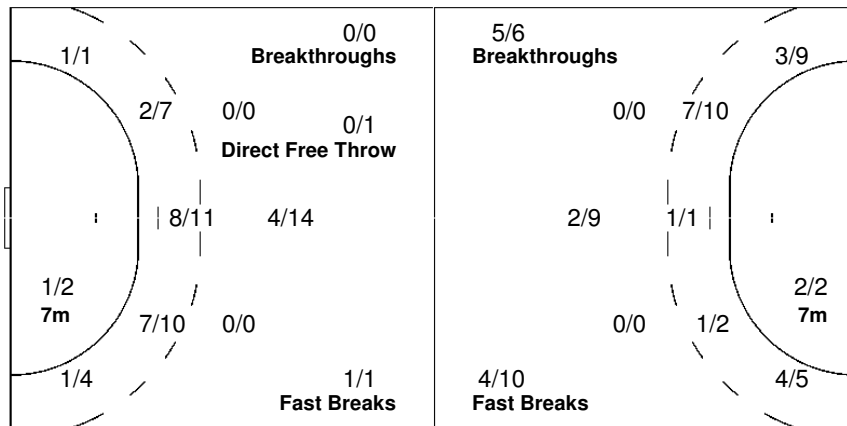

2-Missed

3-Missed 1-Post

15 SMILJANIC V.			18 BLONDELL J.			22 THOMAS A.		
	1/2	3/5					3/5	0/3

3-Blocked

2-Missed

Team

Offence

Defence

Goalkeepers

Goals / Shots

	0/1	
1/1	11/17	11/18
	0/1	2/2

7-Missed 1-Post 3-Blocked

Saves / Shots

2/2	1/1	1/2
1/7	1/2	5/26

1 LEWIS T.

2/2	1/1	1/2
1/7	1/2	2/15