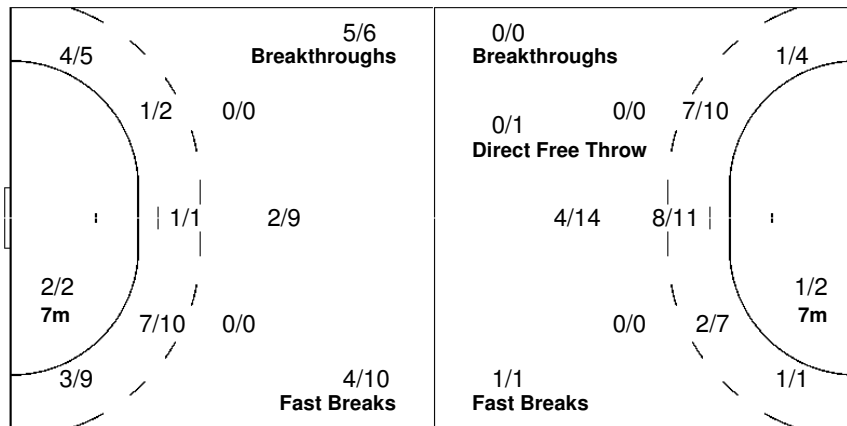

Vinica

XVI Women's Junior World Championship 2008

MON 28 JUL 2008
21:00

Placement Round - Group P II

Match No: 62
Spectators: 700

Match Team Statistics

TPE 29 - 25 AUS
(11 - 10) (18 - 15)

Referees: GOLUS-SZUBELAK M. (USA) / NOWAK M. (USA)

TPE - Chinese Taipei

Shots Distribution

Players

Goals / Shots

2 KUAN-HUA L.	3 YI-CHI K.	5 YI-CHING H.	6 YU-TUNG T.	7 YUN-CHIA W.	8 CHIH-HSUAN C.	9 YU-TING T.
	0/1		2/2	1/1	0/1	0/1
	3/3		2/2	3/3	1/1	
	2-Post		1-Post	1-Missed 1-Post		1-Missed
10 TZU-HAN C.	11 HSIN-YING W.	13 LI-PING H.	15 YU-TING C.			
	0/1		0/1			
	3/3		2/2			
	10/14	0/1	1/1			
	1-Missed 1-Post	1-Missed 1-Post	1-Missed	3-Blocked		

Team

Offence

Defence

Goalkeepers

Goals / Shots

0/2	0/1	1/2
6/7	1/2	21/26
5-Missed	6-Post	3-Blocked

Saves / Shots

	1/1	
0/1	6/17	7/18
	1/1	0/2

12 SU-CHING Y.

	1/1	
0/1	6/13	5/11
		0/1

16 CHIAO-YIN C.

	0/4	2/7
	1/1	0/1