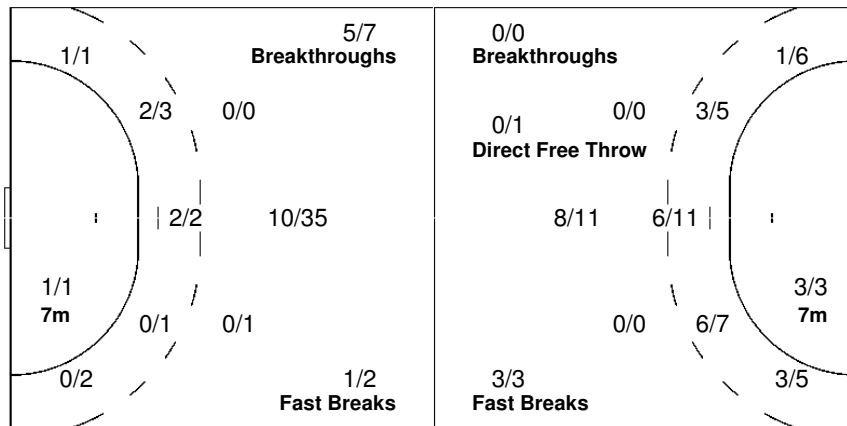

Goals / Shots

3/5	0/1	2/2
2/3	0/1	3/4
8/10	1/2	3/6

11-Missed 4-Post 6-Blocked

Saves / Shots

0/2	0/2	1/5
0/2	4/19	6/12
	0/1	0/1

1 LEWIS T.

0/2	0/2	1/5
0/2	4/19	6/12
	0/1	0/1

12 PERRINS L.