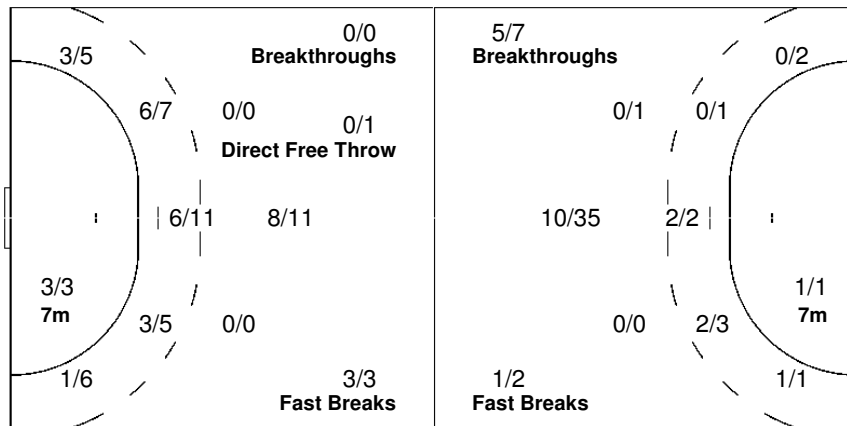

Team

Offence

Defence

Goalkeepers

Goals / Shots

2/2	2/2	4/5
2/2	15/19	6/12
	1/1	1/1
3-Missed	3-Post	2-Blocked

Saves / Shots

2/5	1/1	0/2
1/3	1/1	1/4
2/10	1/2	3/6

1 TAIRA S.

1/4		0/2
1/3	1/1	1/4
1/7	1/2	2/4

12 HASHIMOTO C.

1/1	1/1	
1/3		1/2

Legend:

G/S Goals / Shots	% Efficiency	6m 6-metre Shots	7m 7-metre Shots	9m 9-metre Shots
S/S Saves / Shots	Wing Wing Shots	FB Fast Breaks	BT Breakthroughs	EX Exclusions
AS Assists	TF Technical Faults	ST Steals	BS Blocked Shots	TP Time Played
YC Yellow Cards	RC Red Cards	n/a not applicable	2Min 2 Minute Suspensions	
+ 2 Minute + 2 Minute Suspensions				